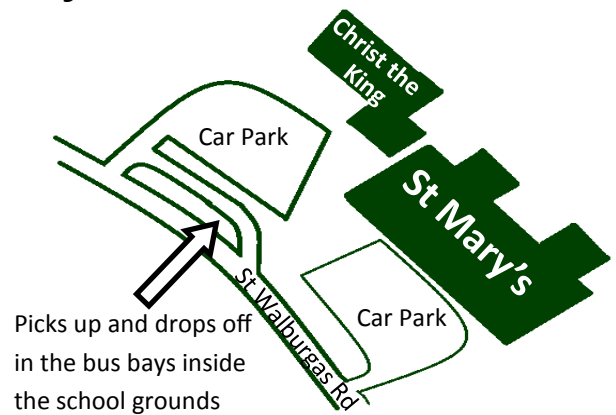

Your safe, reliable and great-value bus service to

St. Mary's Catholic Academy

BUS SM1

SOUTH SHORE—SQUIRES GATE—COMMON EDGE—MARTON—MERESIDE

SCHOOL DAYS ONLY

	<i>Read DOWN</i>		<i>Read UP</i>	
	<i>Monday to Friday</i>	<i>Mon, Tues Wed & Fri</i>	<i>Thursdays Only</i>	
MERESIDE Langdale Road	07.25	16.10	15.40	
Preston New Road McDonalds	07.30	16.05	15.35	
Cherry Tree Road St Georges School	07.33	16.03	15.33	
The Highfield PH Highfield Road	07.40	15.57	15.27	
Halfway House PH St Annes Road	07.46	15.52	15.22	
SQUIRES GATE Lytham Road	07.49	15.50	15.20	
The Farmers Arms PH Lytham Rd	07.52	15.48	15.18	
Watson Road Park	07.55	15.45	15.15	
Marton Drive Tesco Express	07.58	15.43	15.13	
Bloomfield Hotel Ansdell Road	08.02	15.40	15.10	
Bloomfield Road	08.03	15.39	15.09	
Park Road Aldi Supermarket	08.05	15.37	15.07	
Whitegate Drive The Saddle PH	08.07	15.35	15.05	
Park Road Junction of Blenheim Ave	08.12	15.30	15.00	
Hornby Road The Wainwright Club	08.15	15.27	14.57	
Forest Gate Junction of Poplar Ave	08.18	15.25	14.55	
No4 Pub	08.20	15.23	14.53	
St Mary's Catholic Academy <i>Arrive</i>	08.25	- -	- -	
St Mary's Catholic Academy <i>Depart</i>	- -	15.20	14.50	

Where to get the bus in the afternoons...

Single **£2**
Return **£3**
Week **£12**

Operates on St Mary's Catholic Academy school days only

Afternoon departure time may change in line with school finishing time on some occasions for example on the last day of term etc.

THIS IS A DEDICATED BUS SERVICE EXCLUSIVELY FOR STUDENTS ATTENDING ST MARYS CATHOLIC ACADEMY, BLACKPOOL

PROUDLY OPERATED BY BLACKPOOL COACH HIRE LTD.

WWW.BLACKPOOLCOACHHIRE.COM

More information on our website: