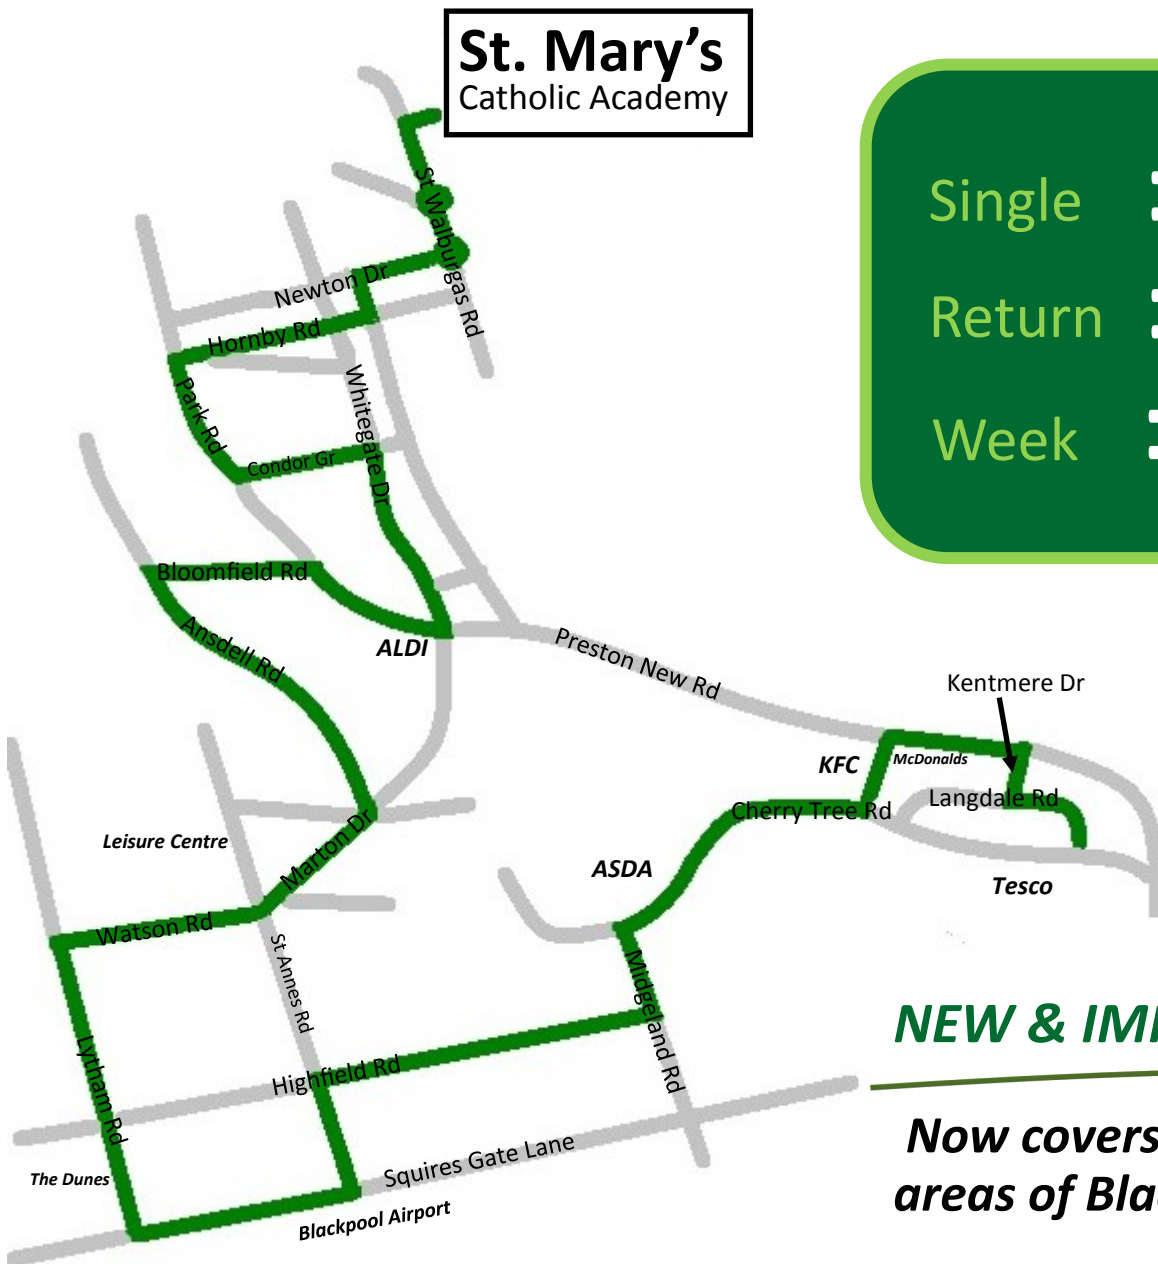

Your safe, reliable and great-value bus service to

# St. Mary's Catholic Academy

BUS  
**SM1**

SOUTH SHORE—SQUIRES GATE—COMMON EDGE—MARTON—MERESIDE

Single **£2**  
Return **£3**  
Week **£12**

**NEW & IMPROVED**

**Now covers more areas of Blackpool!**

THIS IS A DEDICATED BUS SERVICE EXCLUSIVELY FOR STUDENTS ATTENDING ST MARYS CATHOLIC ACADEMY, BLACKPOOL